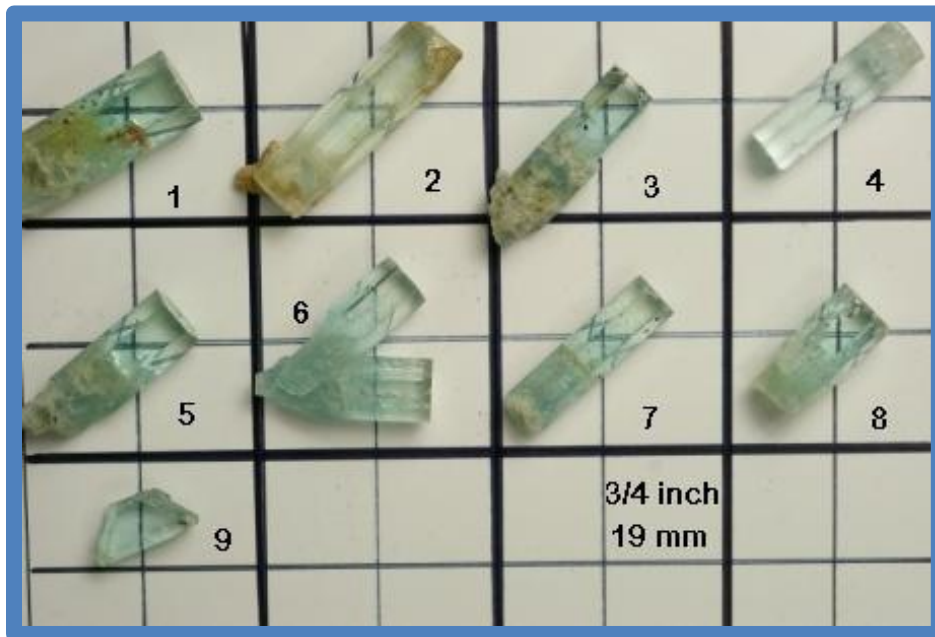

One of the most important things to remember if you do make it, is to take a break, turn around and look where you're at. The incredible scenery is what it is really all about -- the minerals are just a bonus from the Good Lord!

Mt Antero (just left of center) is the last 14,000 ft peak in the Sangre de Cristo range. Chalk Cliffs of Mt. Princeton Collegiate Range are on the right.

Gems, Facet Rough and Specimens

Orders for custom cuts are welcome. We have aqua rough from various locations and some very special facet grade crystals from Mt. Antero. Also specimens and a few smokeys are soon to be listed in the "Mineral Specimens" page.

Aquamarine crystals - Facet rough **Grid squares are approx 3/4 inch or 19 mm**

Top row

- 1. Brazil 94.79 ct 47 x 14.7 mm. \$220 **SOLD**
- 2. Pakistan 84 ct 50 x 13 mm matrix bottom approx 35 mm cuttable \$120
- 3. Madagascar 58.55 ct 35 x 12.5 mm matrix bottom approx 15 mm cuttable \$150
- 4. Pakistan 40.7 ct 39 x 9.8 mm very clean xyl approx 29 mm cuttable \$90

Bottom

- 9. Nigeria 17.82 ct 24 x 11 x 7.5 mm Very clean approx 90% cuttable \$240

Brazilian Aqua "Zinger" cut.
Private Collection

Got a comment or question? Email Rick: stinsons@gemservice.com