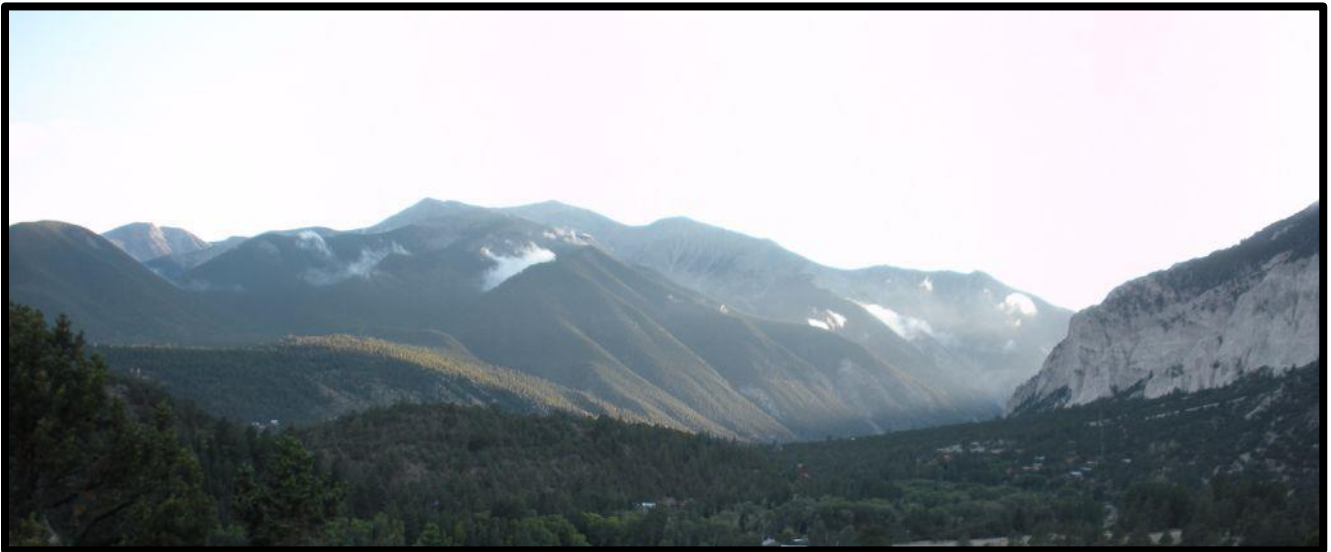

AQUAMARINE

Aquamarine is the blue or blue-green member of the beryl family of gems. Gem grade aqua comes from many places around the world: the USA, Brazil, Madagascar, Nigeria, Malawi, Afghanistan, Pakistan and Vietnam. The blue aqua from Mt. Antero, Colorado ranks among the finest. It is the 26th highest peak in North America at 14,226 ft. It is a spectacular mountain and yields a variety of minerals to a lucky few who are willing to risk serious illness or death from altitude sickness, hypothermia, deadly lightening, and rock slides; it will kill you in a heartbeat if you are careless! If you decide you want to collect, then at the very least, read Jacobson's book on Antero and hiring a local guide will save you a lot of time and money! Do NOT collect on someone's claim!!

Antero recently became well known through a TV show about the Antero prospectors. The show can make you think it's easy to just run up there and start picking up crystals. I can tell you firsthand that every aqua crystal that comes from Antero, has been found with plenty of hard work and lots of luck.

One of the most important things to remember if you do make it, is to take a break, turn around and look where you're at. The incredible scenery is what it is really all about -- the minerals are just a bonus from the Good Lord!

Mt Antero (just left of center) is the last 14,000 ft peak in the Sangre de Cristo range. Chalk Cliffs of Mt. Princeton Collegiate Range are on the right.

Gems, Facet Rough and Specimens

Orders for custom cuts are welcome. We have aqua rough from various locations and some very special facet grade crystals from Mt. Antero. Also specimens and a few smokeys are soon to be listed in the "Mineral Specimens" page.