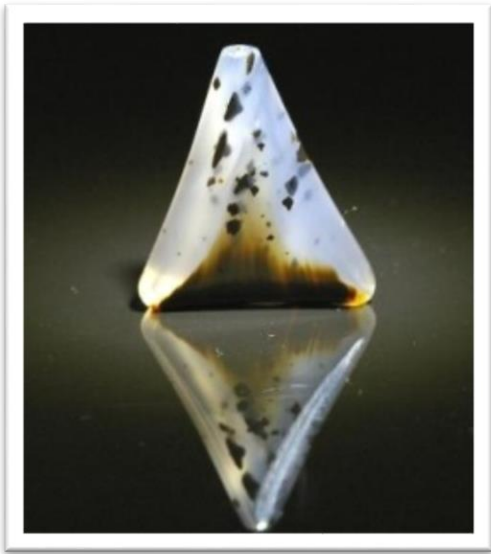

---

Montana Agate Oval \$25 40 x 30mm *low dome* cabochon. 37.6cts.

---

Oklahoma Agatized Wood "Butterfly" \$49

Matched pair for pendant, bracelet or collection. Each half approx 18 x 35 x 2.82 mm. 28.8 ct.ttw

---

Succor Creek Picture Jasper " \$39

38 mm. Great buckle size. No CB00018 Great landscape colors in hard jasper.

---

"Volcano" Montana Agate Swirl \$149

Classic Montana scenic agate. Mother Nature's best!! 34.4 x 29mm. Approx 46.3 carats.

---

Purple Lace Agate Pair \$49 Approx 46 x 15.3 x 2.1 mm. 29 carats

**“Volcano” Montana Agate Triangle \$159**

Classic Montana scenic agate. Mother Nature’s best!! 30.7 x 27.5mm. Approx 26.7 carats.

---

**Plume Agate \$35**

Graceful plumes, Flames of Fall colors. polished flat. 39.2 x 23.7 x 2.8mm. Approx 23.3 carats.

---

Paypal and certified check payments ship immediately. Personal checks must clear before we ship. If you are not completely satisfied after receiving your shipment, return it within 7 days after receipt for a full refund, excluding shipping. Note:Items must be returned in the same condition as received.