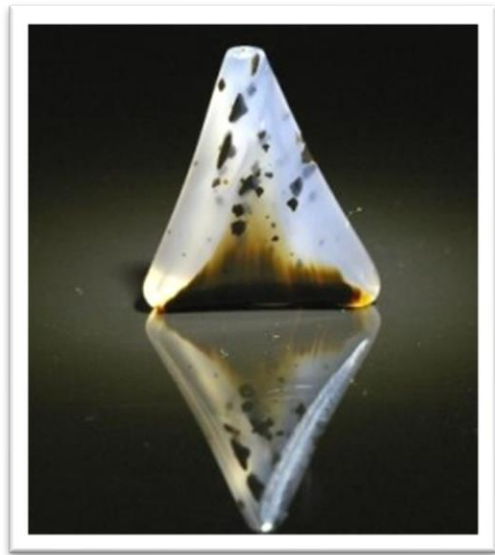

Montana Agate Oval \$25 40 x 30mm *low dome* cabochon. 37.6cts.

Oklahoma Agatized Wood "Butterfly" SOLD

Matched pair for pendant, bracelet or collection. Each half approx 18 x 35 x 2.82 mm. 28.8 ct.ttw

Succor Creek Picture Jasper " SOLD

38 mm. Great buckle size. No CB00018 Great landscape colors in hard jasper.

"Volcano" Montana Agate Swirl SOLD

Classic Montana scenic agate. Mother Nature's best!! 34.4 x 29mm. Approx 46.3 carats.

Purple Lace Agate Pair Approx 46 x 15.3 x 2.1 mm. 29 carats

SOLD

"Volcano" Montana Agate Triangle SOLD

Classic Montana scenic agate. Mother Nature's best!! 30.7 x 27.5mm. Approx 26.7 carats.

Plume Agate polished flat. 39.2 x 23.7 x 2.8mm. Approx 23.3

carats.SOLD

Paypal and certified check payments ship immediately. Personal checks must clear before we ship. If you are not completely satisfied after receiving your shipment, return it within 7 days after receipt for a full refund, excluding shipping. [Note:Items](#)