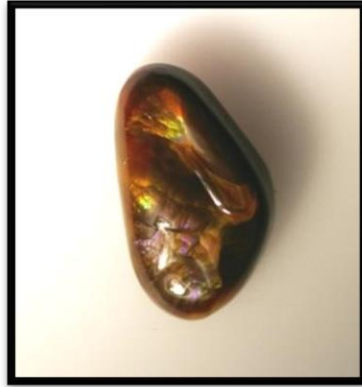

Stinson's Gemcutting, Inc.

US and Classic Worldwide *Agates*

Moss, Fortification, Fire, Plume, Dendritic, Lace and more!

Lots of cabs in stock and rough for custom cuts.

Including: Agatized wood cabs and end cut slabs

Arizona Fire Agate \$95

Fire Agate with rare purple color! Approx 19 x 11.4 mm; 8.98 carats.

"Volcano" Montana Agate NFS

Classic Montana scenic agate. Mother Nature's best!! 23.11 x 27.3 mm. Approx 20.4 carats.

Patagonian Condor Agate Pair \$98

Brilliant sardonyx fortification agate. Cut for beautiful cabs or display as cabinet specimen.

"Volcano" Montana Agate SOLD

16.98 x 23.15 mm oval that weighs 14 ct. Another magnificent scenic work of Mother Nature.

SOLD

"Volcano" Montana Agate Triangle SOLD

Classic Montana scenic agate. Mother Nature's best!! 30.7 x 27.5mm. Approx 26.7 carats.

Plume Agate polished flat. 39.2 x 23.7 x 2.8mm. Approx 23.3

carats.SOLD

Paypal and certified check payments ship immediately. Personal checks must clear before we ship. If you are not completely satisfied after receiving your shipment, return it within 7 days after receipt for a full refund, excluding shipping. [Note:Items](#)