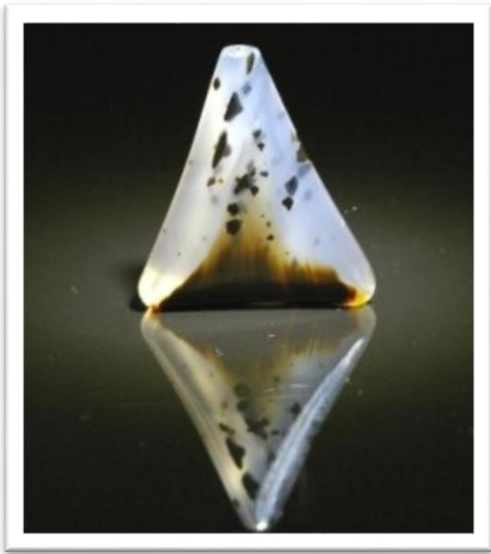

Montana Moss Agate "Split Heart" \$119

Matched pair for pendant, bracelet or collection. Each half approx 18 x 35 x 2.82 mm. 28.8 ct.ttw

Montana Agate Oval \$25 40 x 30mm *low dome* cabochon. 37.6cts.

Oklahoma Agatized Wood "Butterfly" \$49

Matched pair for pendant, bracelet or collection. Each half approx 18 x 35 x 2.82 mm. 28.8 ct.ttw

Succor Creek Picture Jasper " \$39

38 mm. Great buckle size. No CB00018 Great landscape colors in hard jasper.

"Volcano" Montana Agate Swirl \$149

Classic Montana scenic agate. Mother Nature's best!! 34.4 x 29mm. Approx 46.3 carats.

Purple Lace Agate Pair \$49 Approx 46 x 15.3 x 2.1 mm. 29 carats

“Volcano” Montana Agate Triangle \$159

Classic Montana scenic agate. Mother Nature’s best!! 30.7 x 27.5mm. Approx 26.7 carats.

Plume Agate \$29

Graceful plumes, Flames of Fall colors. polished flat. 39.2 x 23.7 x 2.8mm. Approx 23.3 carats.

Paypal and certified check payments ship immediately. Personal checks must clear before we ship. If you are not completely satisfied after receiving your shipment, return it within 7 days after receipt for a full refund, excluding shipping. Note:Items must be returned in the same condition as received.