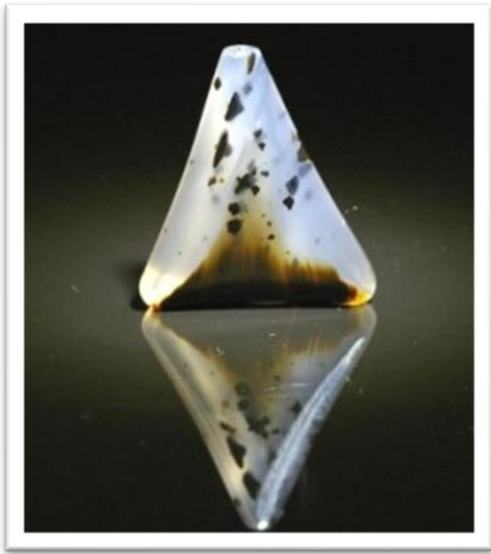

Montana Agate Oval \$25 40 x 30mm *low dome* cabochon. 37.6cts.

Oklahoma Agatized Wood "Butterfly" \$49

Matched pair for pendant, bracelet or collection. Each half approx 18 x 35 x 2.82 mm. 28.8 ct.ttw

Succor Creek Picture Jasper " \$49

38 mm. Great buckle size. No CB00018 Great landscape colors in hard jasper.

"Volcano" Montana Agate Swirl \$139

Classic Montana scenic agate. Mother Nature's best!! 34.4 x 29mm. Approx 46.3 carats.

Purple Lace Agate Pair \$49 Approx 46 x 15.3 x 2.1 mm. 29 carats

“Volcano” Montana Agate Triangle \$159

Classic Montana scenic agate. Mother Nature’s best!! 30.7 x 27.5mm. Approx 26.7 carats.

Plume Agate \$45

Graceful plumes, Flames of Fall colors. polished flat. 39.2 x 23.7 x 2.8mm. Approx 23.3 carats.