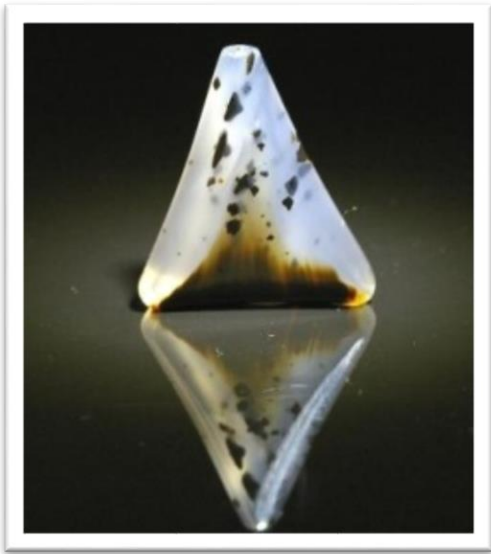

Montana Agate Oval \$25 40 x 30mm *low dome* cabochon. 37.6cts.

Oklahoma Agatized Wood "Butterfly" \$49

Matched pair for pendant, bracelet or collection. Each half approx 18 x 35 x 2.82 mm. 28.8 ct.ttw

Succor Creek Picture Jasper " \$49

38 mm. Great buckle size. No CB00018 Great landscape colors in hard jasper.

"Volcano" Montana Agate Swirl \$139

Classic Montana scenic agate. Mother Nature's best!! 34.4 x 29mm. Approx 46.3 carats.

Purple Lace Agate Pair \$49 Approx 46 x 15.3 x 2.1 mm. 29 carats

“Volcano” Montana Agate Triangle \$159

Classic Montana scenic agate. Mother Nature’s best!! 30.7 x 27.5mm. Approx 26.7 carats.

Plume Agate \$45

Graceful plumes, Flames of Fall colors. polished flat. 39.2 x 23.7 x 2.8mm. Approx 23.3 carats.